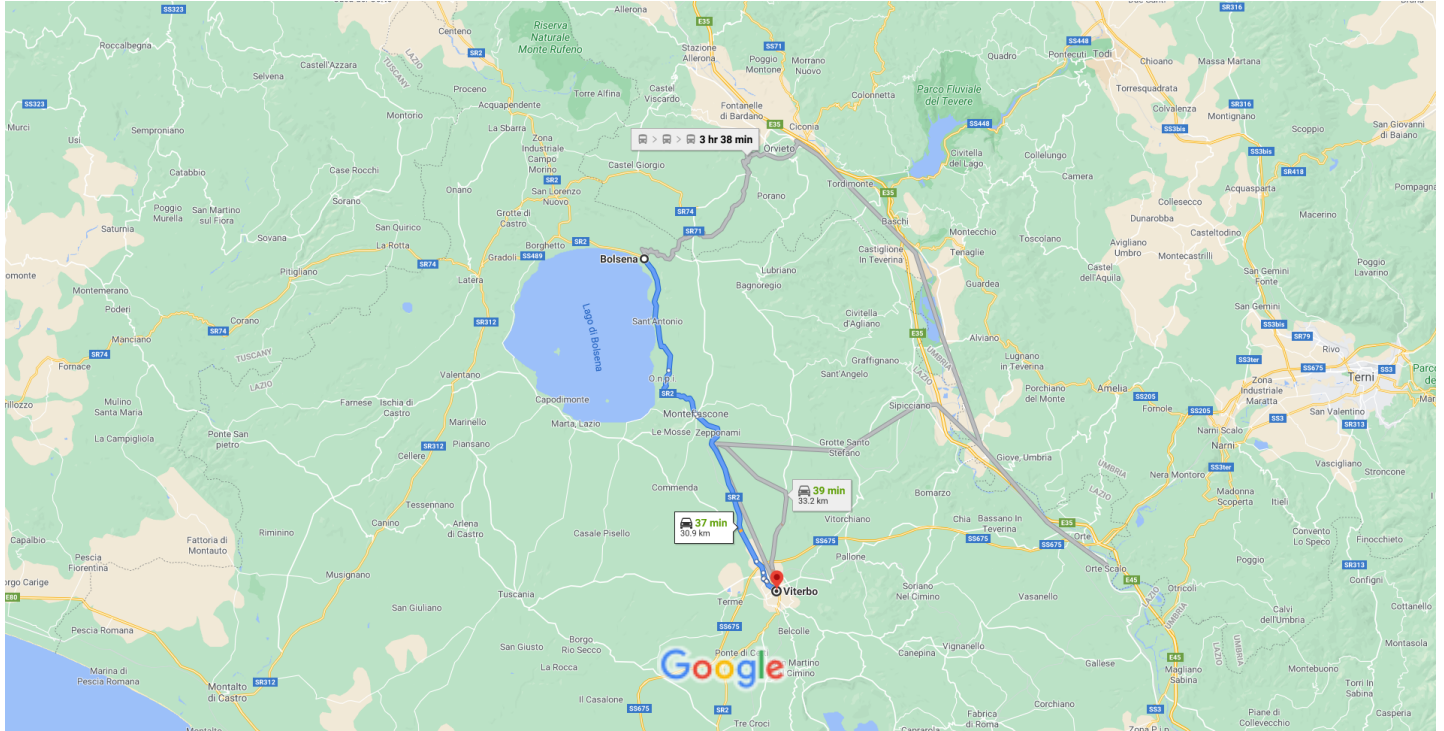

Bolsena, 01023 VT to Viterbo, VT

Drive 30.9 km, 37 min

Map data ©2021 5 km

via Via Cassia Nord and SR2  
Fastest route, the usual traffic

37 min  
30.9 km

via Via Cassia Nord, Strada  
Ombrone/SP17 and SR2

39 min  
33.2 km

5:00 PM–8:38 PM

3 hr 38 min

E652 > IC / REG > REG > 🚶