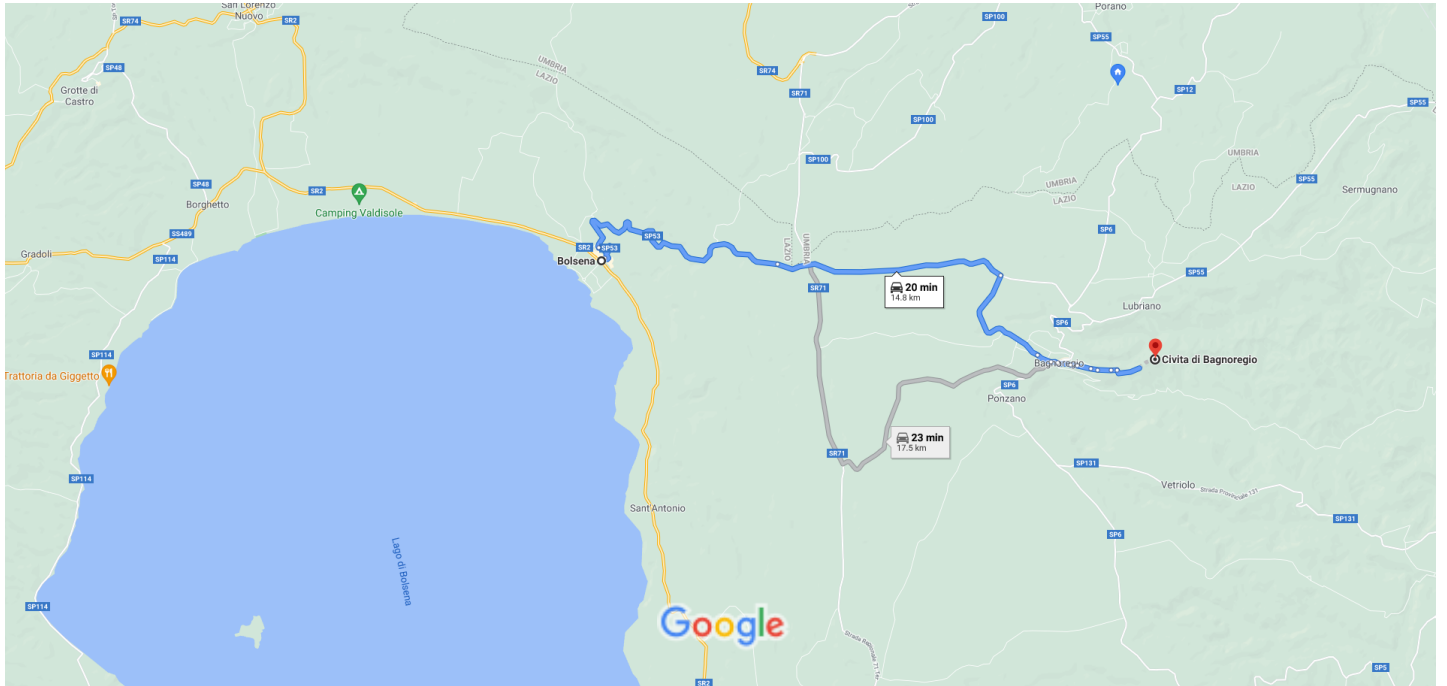

Bolsena, 01023 VT to Civita di Bagnoregio, VT

Drive 14.8 km, 20 min

Map data ©2021 1 km

via SP53 and SP54

20 min

Fastest route

14.8 km

via SP130

23 min

17.5 km

Explore Civita di Bagnoregio

Restaurants

Hotels

Gas stations

Parking Lots

More