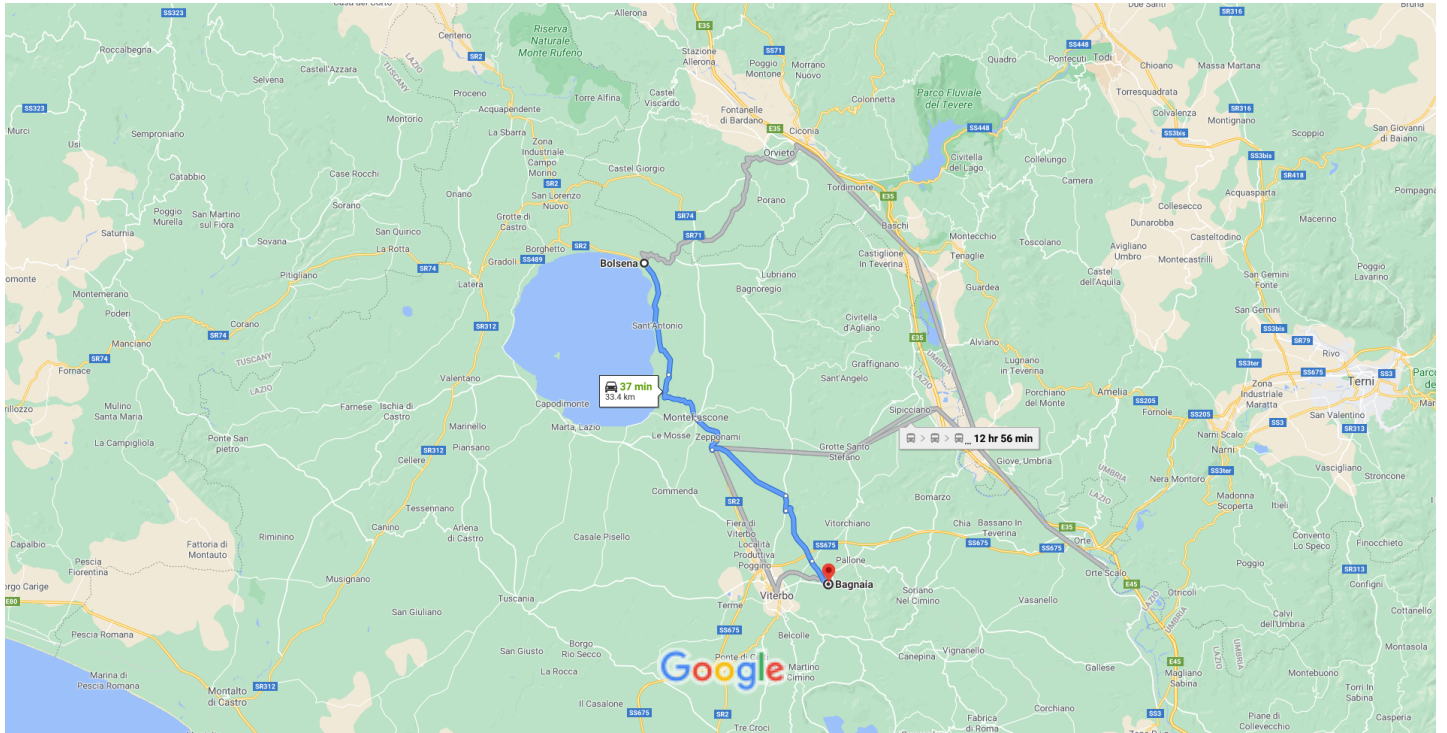

Bolsena, 01023 VT to Bagnaia, VT

Drive 33.4 km, 37 min

Map data ©2021 5 km

via Via Cassia Nord and SR2 **37 min**
Fastest route, the usual traffic 33.4 km

5:00 PM—5:56 AM (Wednesday) **12 hr 56 min**
 E652 > **IC / REG** > **BUS** >
> **Roma Viterbo** >

5:00 PM—5:56 AM (Wednesday) **12 hr 56 min**
 E652 > **IC / REG** > **REG** >
> **Roma Viterbo** >

Explore Bagnaia

Restaurants

Hotels

Gas stations

Parking Lots

More